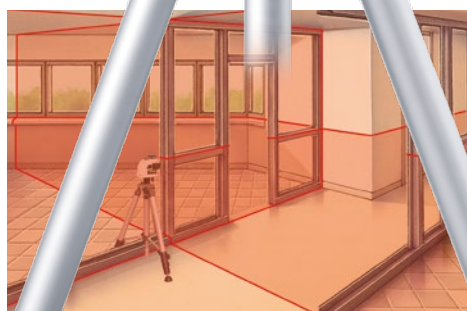

AutoLine-Laser 3D Set 300 cm

Three-dimensional laser
with a horizontal and
two vertical 360° laser circles

Rev.1013

AutoLine-Laser 3D

- **PowerBright®** laser with **3 extremely bright 360 degree laser lines**
- Straight forward plumb function using laser crosses
- **Automatic Level:** automatic alignment by virtue of a magnetic pendulum system.
 - **Tilt mode is an additional feature** that permits gradients to be laid out.
 - Optimised for **work close to the ceiling**
 - **Out-Of-Level:** is indicated by optical signals when the unit is outside its self-levelling range.
 - **RX-Ready:** The integrated hand receiver mode detects the laser lines with the optional laser receiver RX up to a max. of 50 m radius – ideal for all interior and exterior applications.
- **Transport Lock**

Compact Tripod 300 cm

- **High-quality, very compact crank tripod** made of aluminium
- **Special combination feet** (rubber steel tips) facilitate adaptation to different surfaces.
- 5/8" thread adapter

1H360° 2V360°

Automatic Level

Pendulum can be locked for protection during transport

Optional: laser receiver (max. 50 m radius)

AutoLine-Laser 3D set 300 cm

inclusive AutoLine-Laser 3D
+ softbag
+ batteries
inclusive Compact Tripod 300 cm
+ softbag