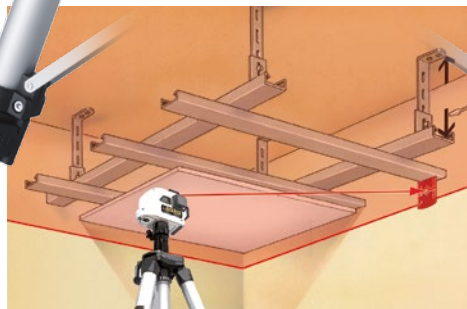

AutoLine-Laser 3D Set 300 cm

Three-dimensional laser
with a horizontal and
two vertical 360° laser circles

Rev.1013

AutoLine-Laser 3D

- **PowerBright®** laser with **3 extremely bright 360 degree laser lines**
- Straight forward plumb function using laser crosses
- **Automatic Level:** automatic alignment by virtue of a magnetic pendulum system.
 - **Tilt mode is an additional feature** that permits gradients to be laid out.
 - Optimised for **work close to the ceiling**
 - **Out-Of-Level:** is indicated by optical signals when the unit is outside its self-levelling range.
 - **RX-Ready:** The integrated hand receiver mode detects the laser lines with the optional laser receiver RX up to a max. of 50 m radius – ideal for all interior and exterior applications.
- **Transport Lock**

Compact Tripod 300 cm

- **High-quality, very compact crank tripod** made of aluminium
- **Special combination feet** (rubber steel tips) facilitate adaptation to different surfaces.
- 5/8" thread adapter

1H360° 2V360°

Automatic Level

Pendulum can be locked for protection during transport

Optional: laser receiver (max. 50 m radius)

AutoLine-Laser 3D set 300 cm

inclusive AutoLine-Laser 3D
+ softbag
+ batteries
inclusive Compact Tripod 300 cm
+ softbag