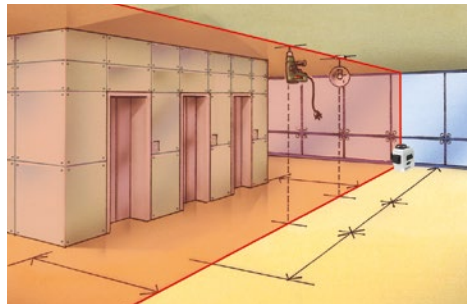

AutoLine-Laser 3D Set 300 cm

Three-dimensional laser
with a horizontal and
two vertical 360° laser circles

Rev.1013

AutoLine-Laser 3D

- **PowerBright®** laser with **3 extremely bright 360 degree laser lines**
- Straight forward plumb function using laser crosses
- **Automatic Level:** automatic alignment by virtue of a magnetic pendulum system.
 - **Tilt mode is an additional feature** that permits gradients to be laid out.
 - Optimised for **work close to the ceiling**
 - **Out-Of-Level:** is indicated by optical signals when the unit is outside its self-levelling range.
 - **RX-Ready:** The integrated hand receiver mode detects the laser lines with the optional laser receiver RX up to a max. of 50 m radius – ideal for all interior and exterior applications.
- **Transport Lock**

Compact Tripod 300 cm

- **High-quality, very compact crank tripod** made of aluminium
- **Special combination feet** (rubber steel tips) facilitate adaptation to different surfaces.
- 5/8" thread adapter

1H360° 2V360°

Automatic Level

Pendulum can be locked for protection during transport

Optional: laser receiver (max. 50 m radius)

AutoLine-Laser 3D set 300 cm

inclusive AutoLine-Laser 3D
+ softbag
+ batteries
inclusive Compact Tripod 300 cm
+ softbag